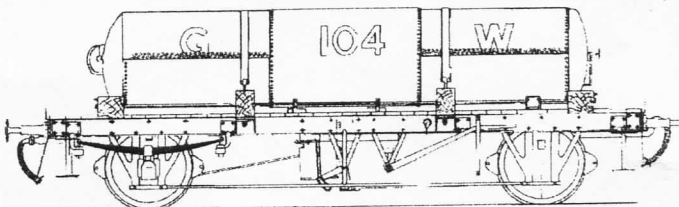

BRASS FRETS, LOST WAX BRASS CASTINGS
WHITE METAL CASTINGS, BRASS
DRAWN WIRE & BRASS CHANNEL.
WHEELS, BEARINGS & COUPLINGS NOT INCLUDED

**GWR/BR "CORDON" Dia. DD5
TRAVELLING GAS TANK WAGON**

SUITABLE
FOR
OO/EM/P4